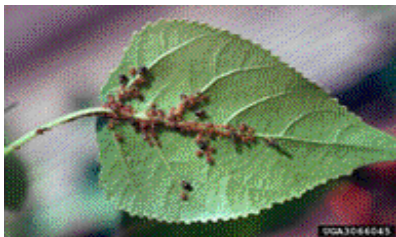

Description: A sucking insect with a pear shaped body ranging from 1/16 to 1/8 inches long. Wings may or may not be evident. Their color will vary depending on species.

Host Plants: Aphids feed on the juices of plant stems, leaves, and flowers, so they can be found almost everywhere.

Damage: Among the most destructive plant pests. Leaves will curl and become deformed, resulting in poor appearance.

Control: Most infestations are controlled by horticultural oils and insecticides.

15802 Fairview Road ● Gretna, NE ● 68028

558-8198